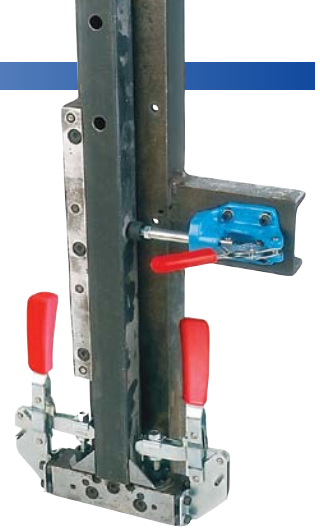

M12

Dik Bağlama Elemanları

Galvaniz kaplı, kırmızı renkte ve yağa mukavim plastik tutma saplı, sertleştirilmiş ve yağlanmış yataklama burçlu. Baskı civatası ve koruyucu lastik başlık ile birlikte komple.

Vertical acting toggle clamps with open clamping arm and vertical base.

Galvanized and passivated. Rivets of stainless steel running in case hardened bushing, with bearing spots greased. Ergonomic handle of red high quality oil-resistant plastic. Supplied complete with tempered, galvanized clamping screw no.803

Boy Size	F1 (kN)	F2 (kN)			hw		
1	0.8	1.1	132	60	-1.5 ÷ 5.5	M5 x 30	125
2	1.0	1.2	135	76	2 ÷ 11	M6 x 35	220
3	1.8	2.5	235	105	6 ÷ 18	M8 x 45	470
4	2	3	270	141	11 ÷ 40	M8 x 65	740

Boy / Size	a	b	c	d	e	f	g	h	i	k	l	m	o	q	∅
1	5	38	25	4.5	19	8	14.5	45	10	5.5	35.5	25	6	16	105°
2	6	40	25.5	6	25	9	22	61	12	6	37	34	5	24	105°
3	8.2	58	31.5	7.5	30	14	24	73	18	7	45	39	6	31	105°
4	10	77.5	42	8.5	35	19	28	77	20	7	60	42	8	35	105°