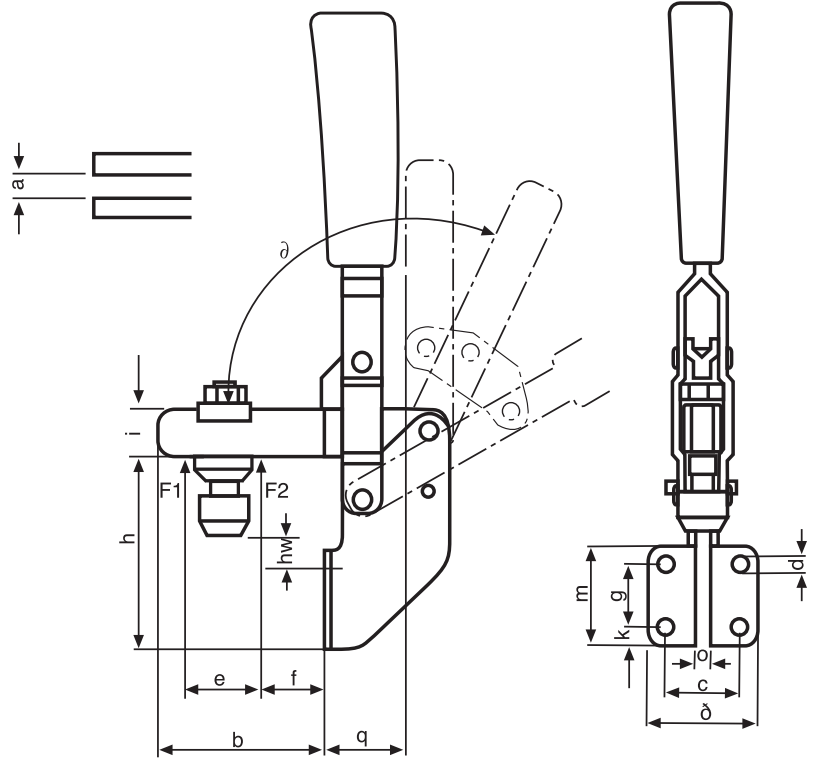

M12

Dik Bağlama Elemanları

Galvaniz kaplı, kırmızı renkte ve yağa mukavim plastik tutma saplı, sertleştirilmiş ve yağlanmış yataklama burçlu. Baskı civatası ve koruyucu lastik başlık ile birlikte komple.

Vertical acting toggle clamps with open clamping arm and vertical base.

Galvanized and passivated. Rivets of stainless steel running in case hardened bushing, with bearing spots greased. Ergonomic handle of red high quality oil-resistant plastic. Supplied complete with tempered, galvanized clamping screw no.803

Boy Size	F1 (kN)	F2 (kN)			hw		
1	0.8	1.1	132	60	-1.5 ÷ 5.5	M5 x 30	125
2	1.0	1.2	135	76	2 ÷ 11	M6 x 35	220
3	1.8	2.5	235	105	6 ÷ 18	M8 x 45	470
4	2	3	270	141	11 ÷ 40	M8 x 65	740

Boy / Size	a	b	c	d	e	f	g	h	i	k	l	m	o	q	∅
1	5	38	25	4.5	19	8	14.5	45	10	5.5	35.5	25	6	16	105°
2	6	40	25.5	6	25	9	22	61	12	6	37	34	5	24	105°
3	8.2	58	31.5	7.5	30	14	24	73	18	7	45	39	6	31	105°
4	10	77.5	42	8.5	35	19	28	77	20	7	60	42	8	35	105°